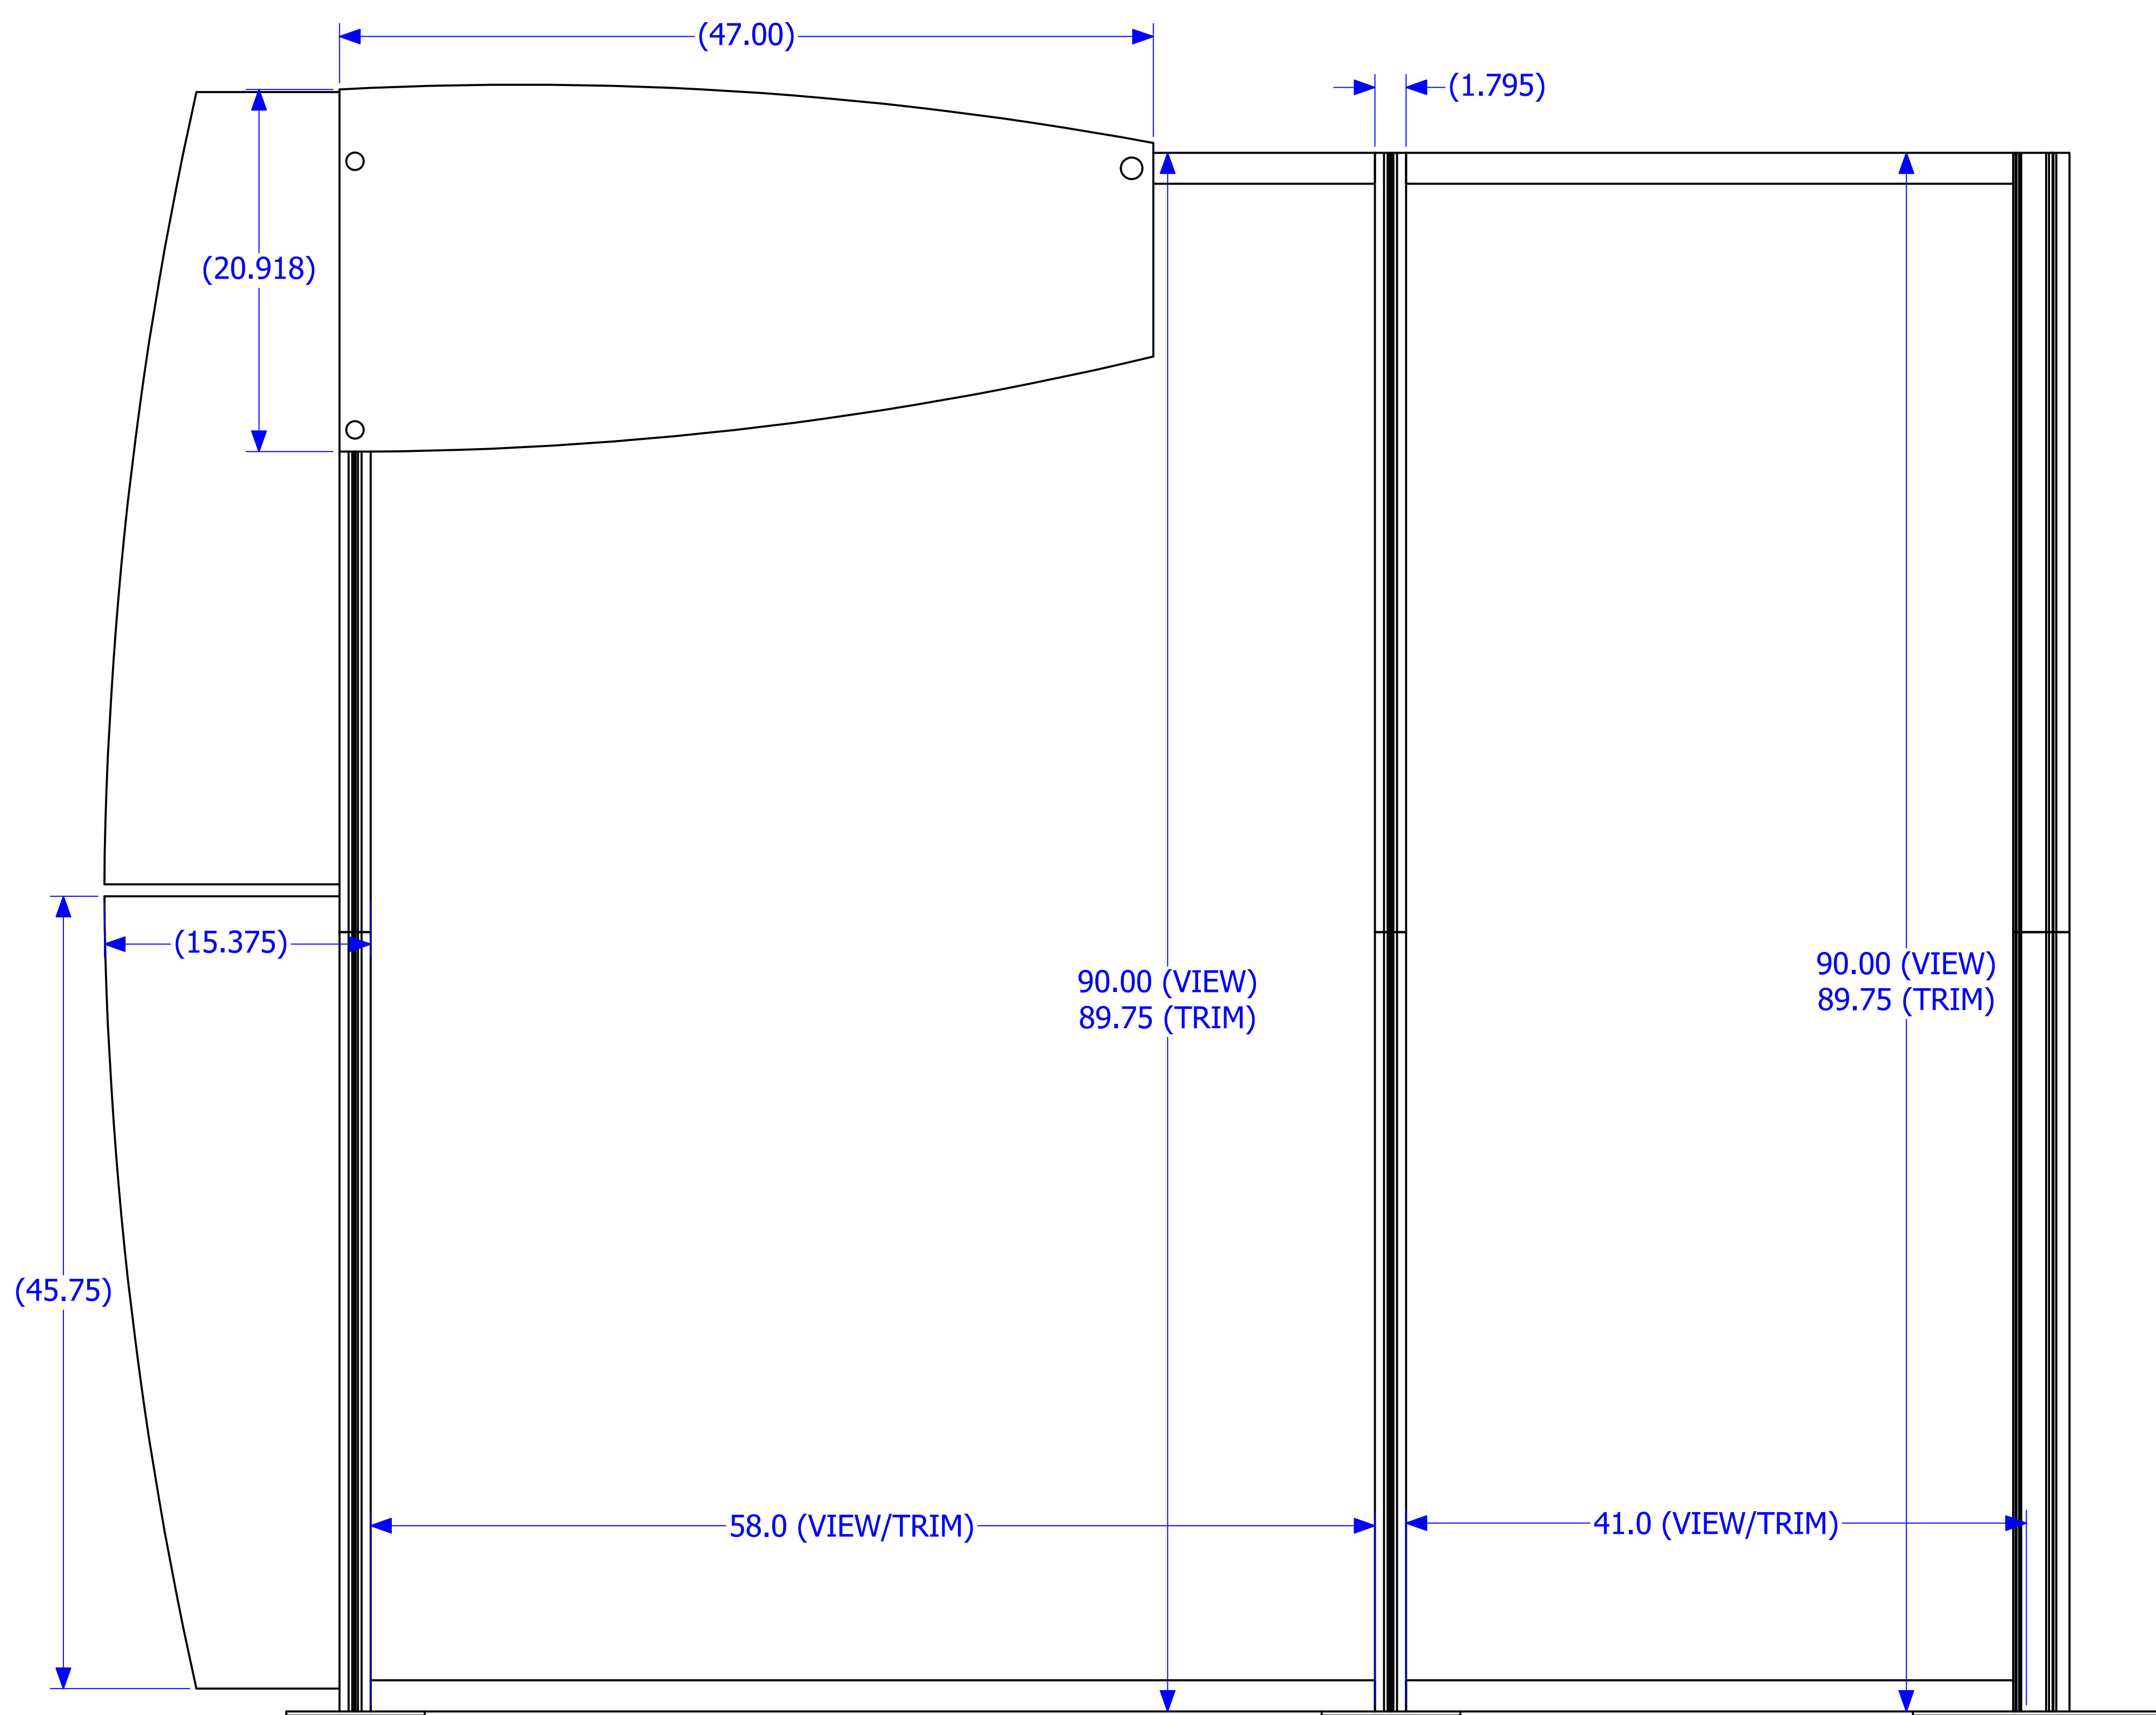

GRAPHIC SPECS	
PRODUCT NAME:	ECO-1023 (ZEPH)
MATERIAL:	PARADISE FABRC
VIEWABLE SIZE:	(1) 58" x 90"
TRIM SIZE:	(1) 58" x 89.75"
VIEWABLE SIZE:	(1) 41" x 90"
TRIM SIZE:	(1) 41" x 89.75"
MATERIAL:	GREENCORE 1/8 SS
VIEWABLE/TRIM SIZE:	(1) 47" x 21"
ESTIMATED GRAPHIC PACKAGE	\$1155 RETAIL
EFFECTIVE DATE:	8/1/2011

**Please use this document for reference only.  
Contact your distributor for final graphic templates per order.**

DRAWN	michaelmccord	7/20/2011	TITLE	
CHECKED			<b>ECO-1023 GRAPHIC SPECS</b>	
QA				
MFG				
APPROVED				
SCALE			SIZE	D
			DWG NO	ECO-1023 (ZEPH) GFX SPECS
			REV	
			SHEET 1 OF 1	